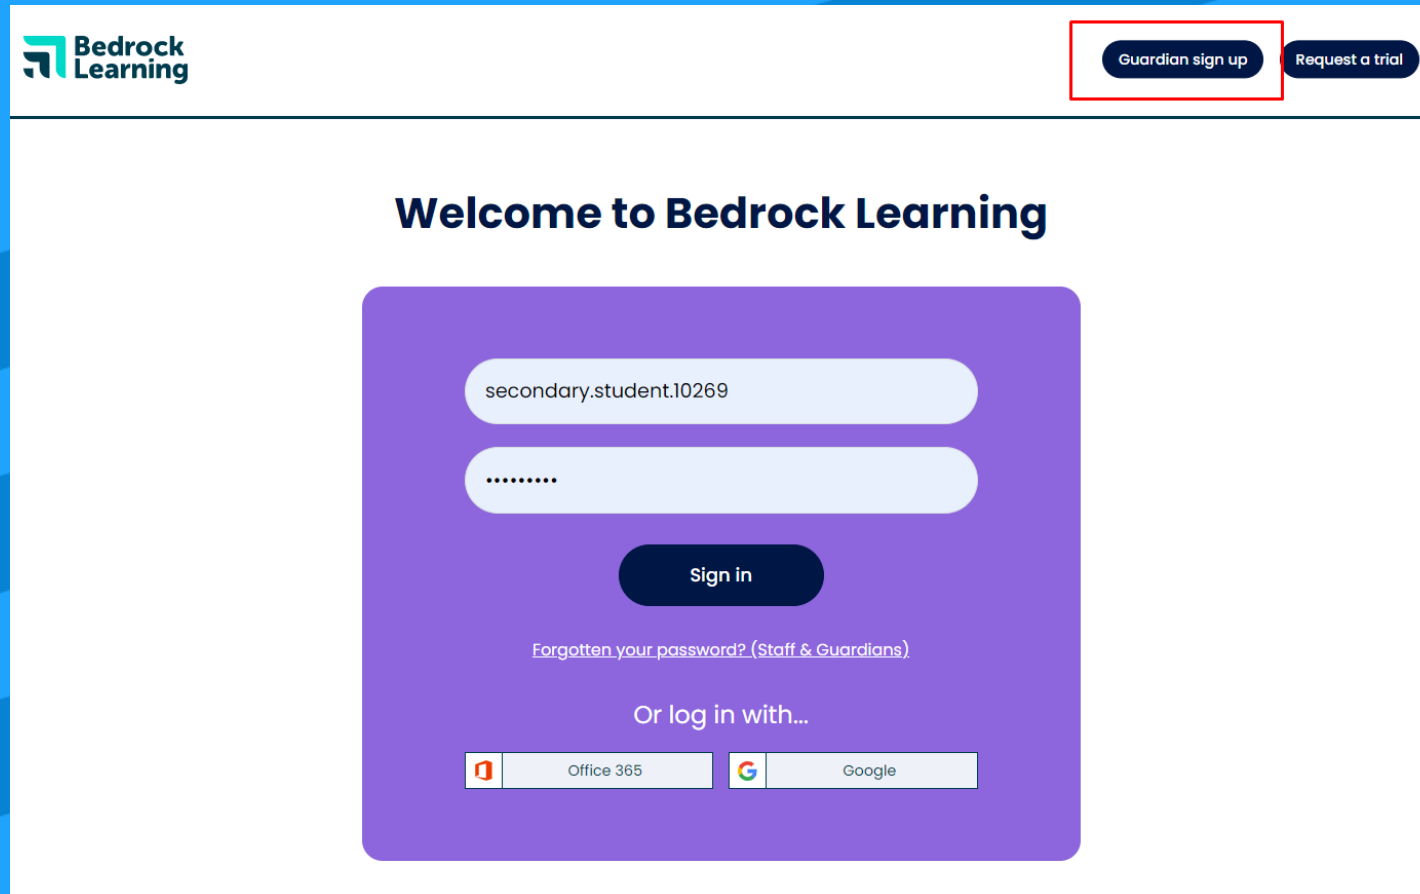

absorb process gradually nurse intend treasure actual symbol disease plunge chill wander custom discipline flutter imitate device limit struggle respect

How can I create my parent account?

1. Open your browser and type the URL `app.bedrocklearning.org`
2. Click the 'Guardian sign up' box in the top right hand corner